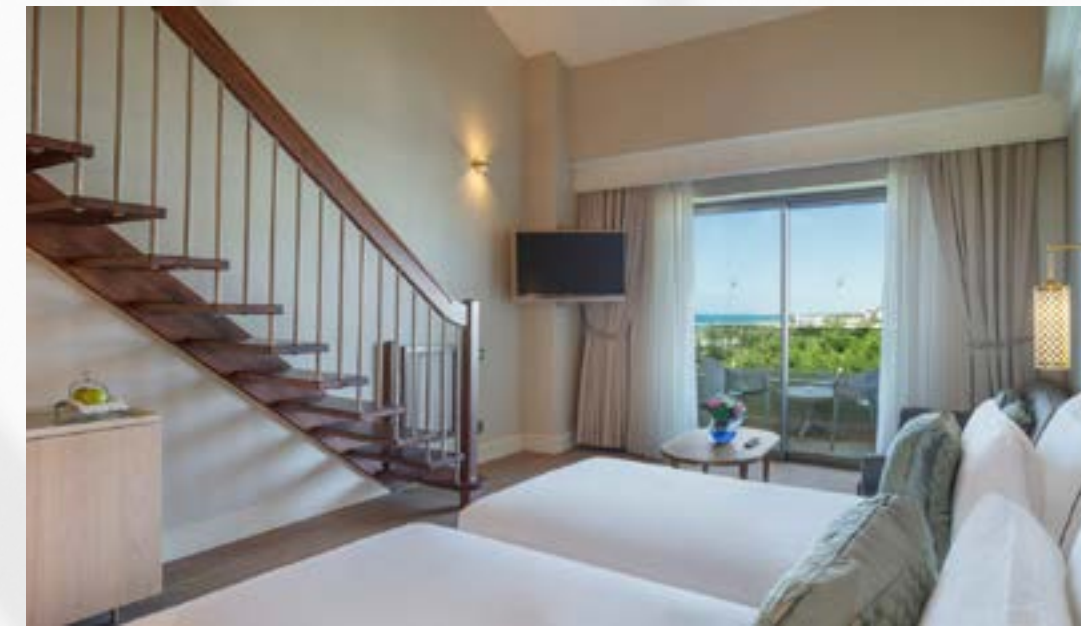

ELA

SUPERIOR & FAMILY STAYS

Elegance Sea View with Jacuzzi

48 m² | 2 Erwachsene + 1 Kind

Grand Superior Sea View

53 m² | 2 Erwachsene + 2 Kinder oder 3 Erwachsene

Family Duplex

60 m² | 4 Erwachsene + 1 Kind