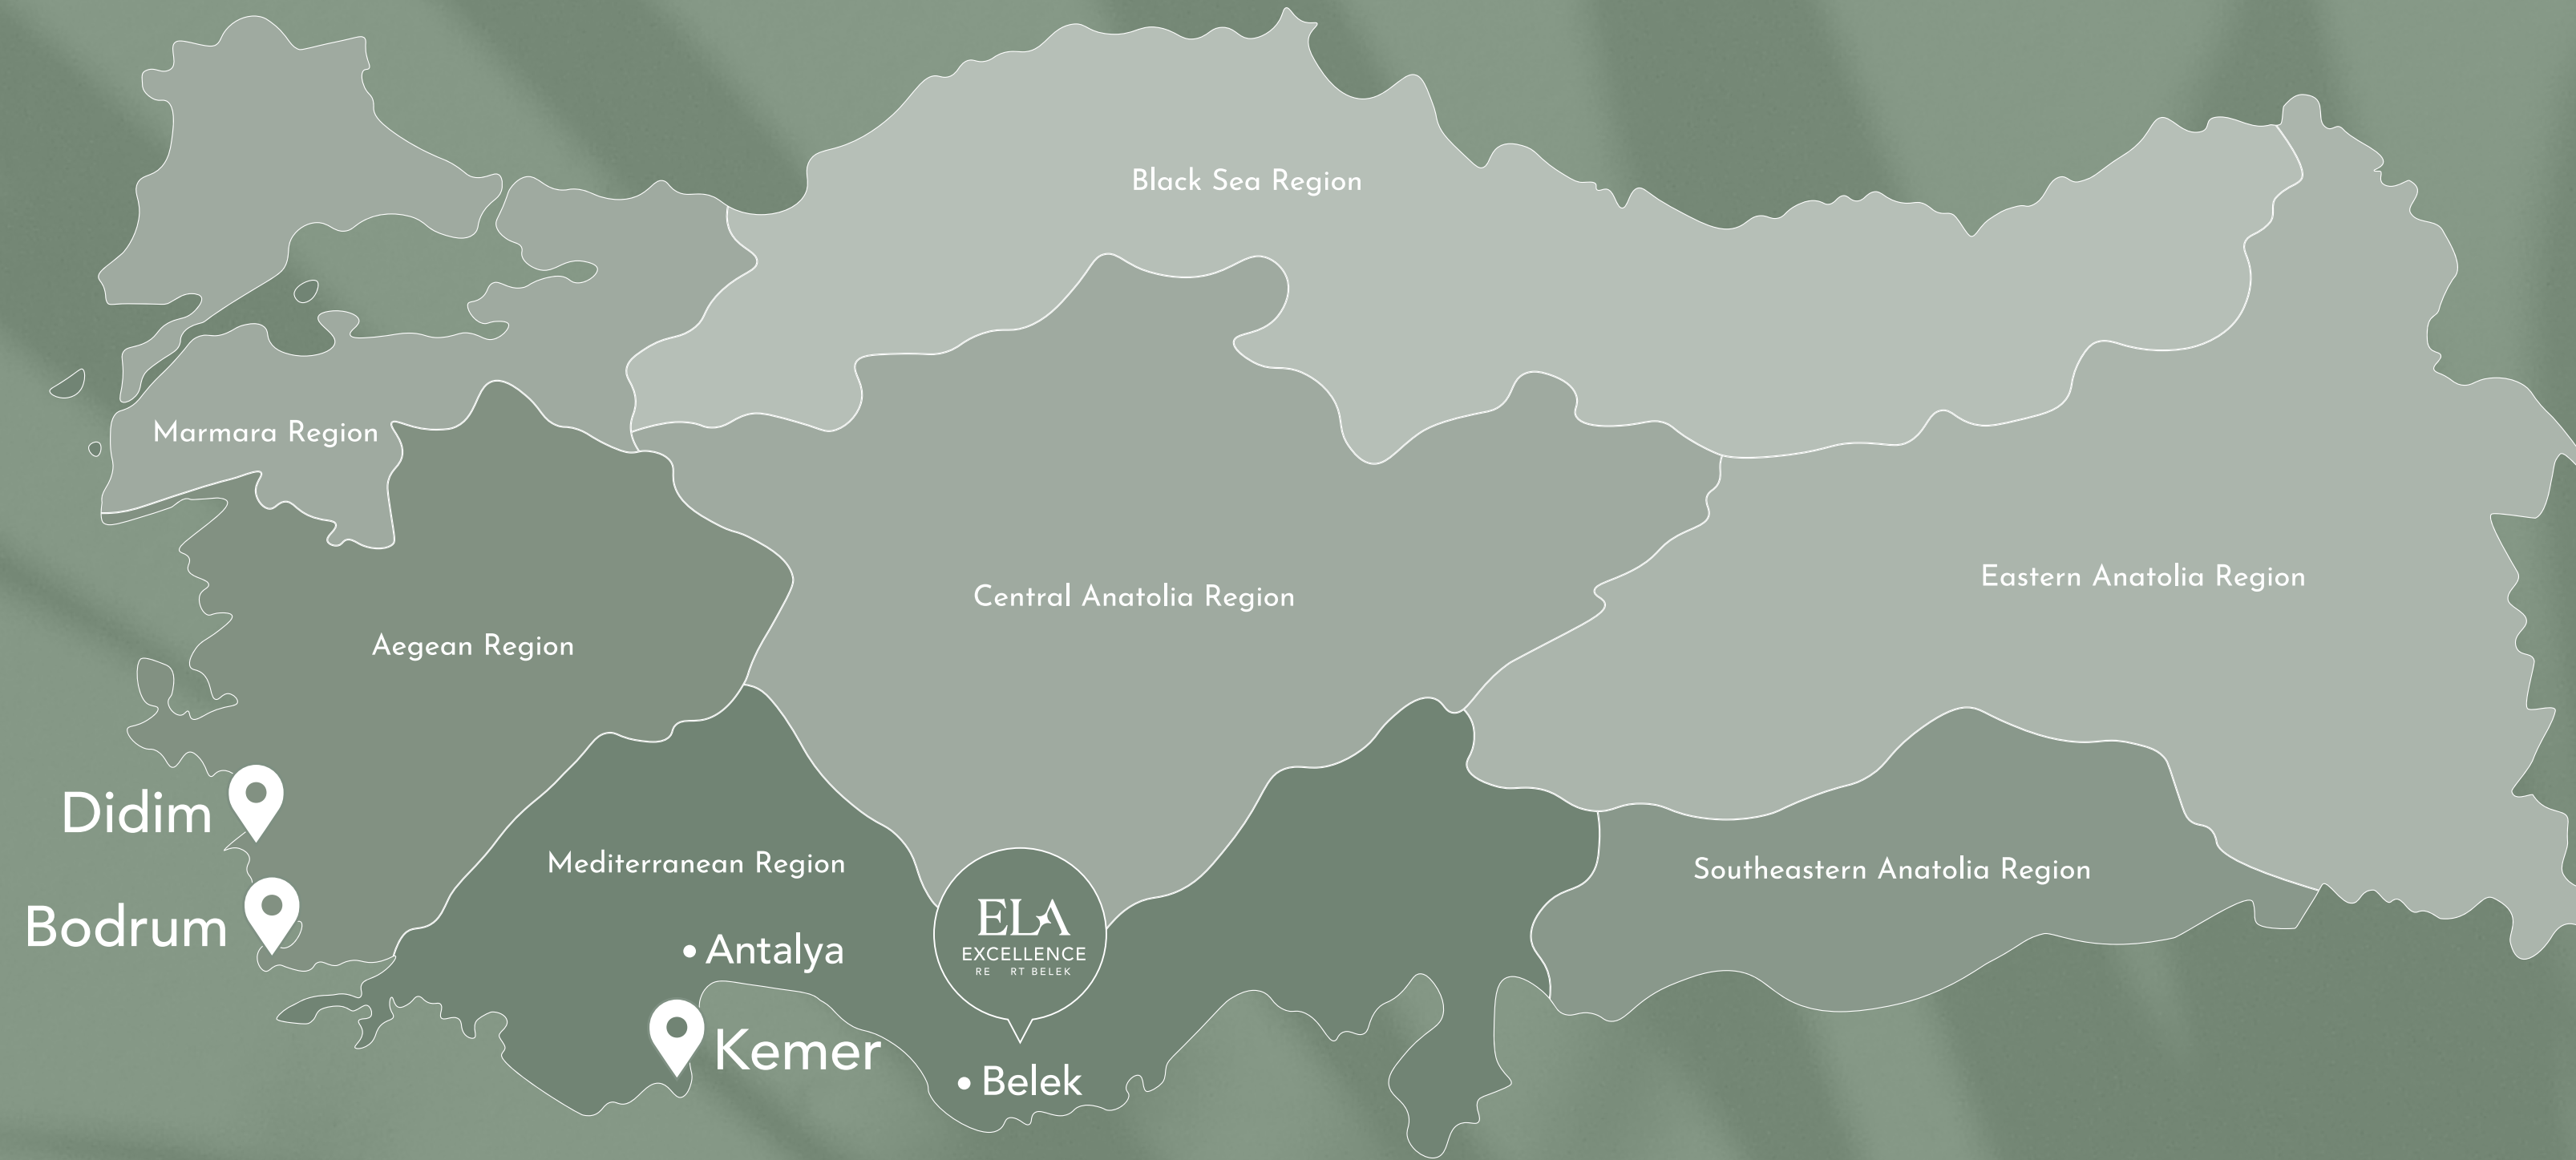

## New projects

Our new projects include Didim, Bodrum and Kemer.

We're situated at the prime İskele site in Belek, where the shimmering golden sands of Antalya's coast blend seamlessly with the Mediterranean's azure waters.

This coveted location is conveniently just 2 km away from downtown Belek, 45 km from the bustling center of Antalya, and 35 km from the airport.

**ELA Partners**

*Feel Well,  
Feel the Connection*

**ELA TOKEN SYSTEM** Ela Tokens are calculated according to the amount of room/accommodation per night.