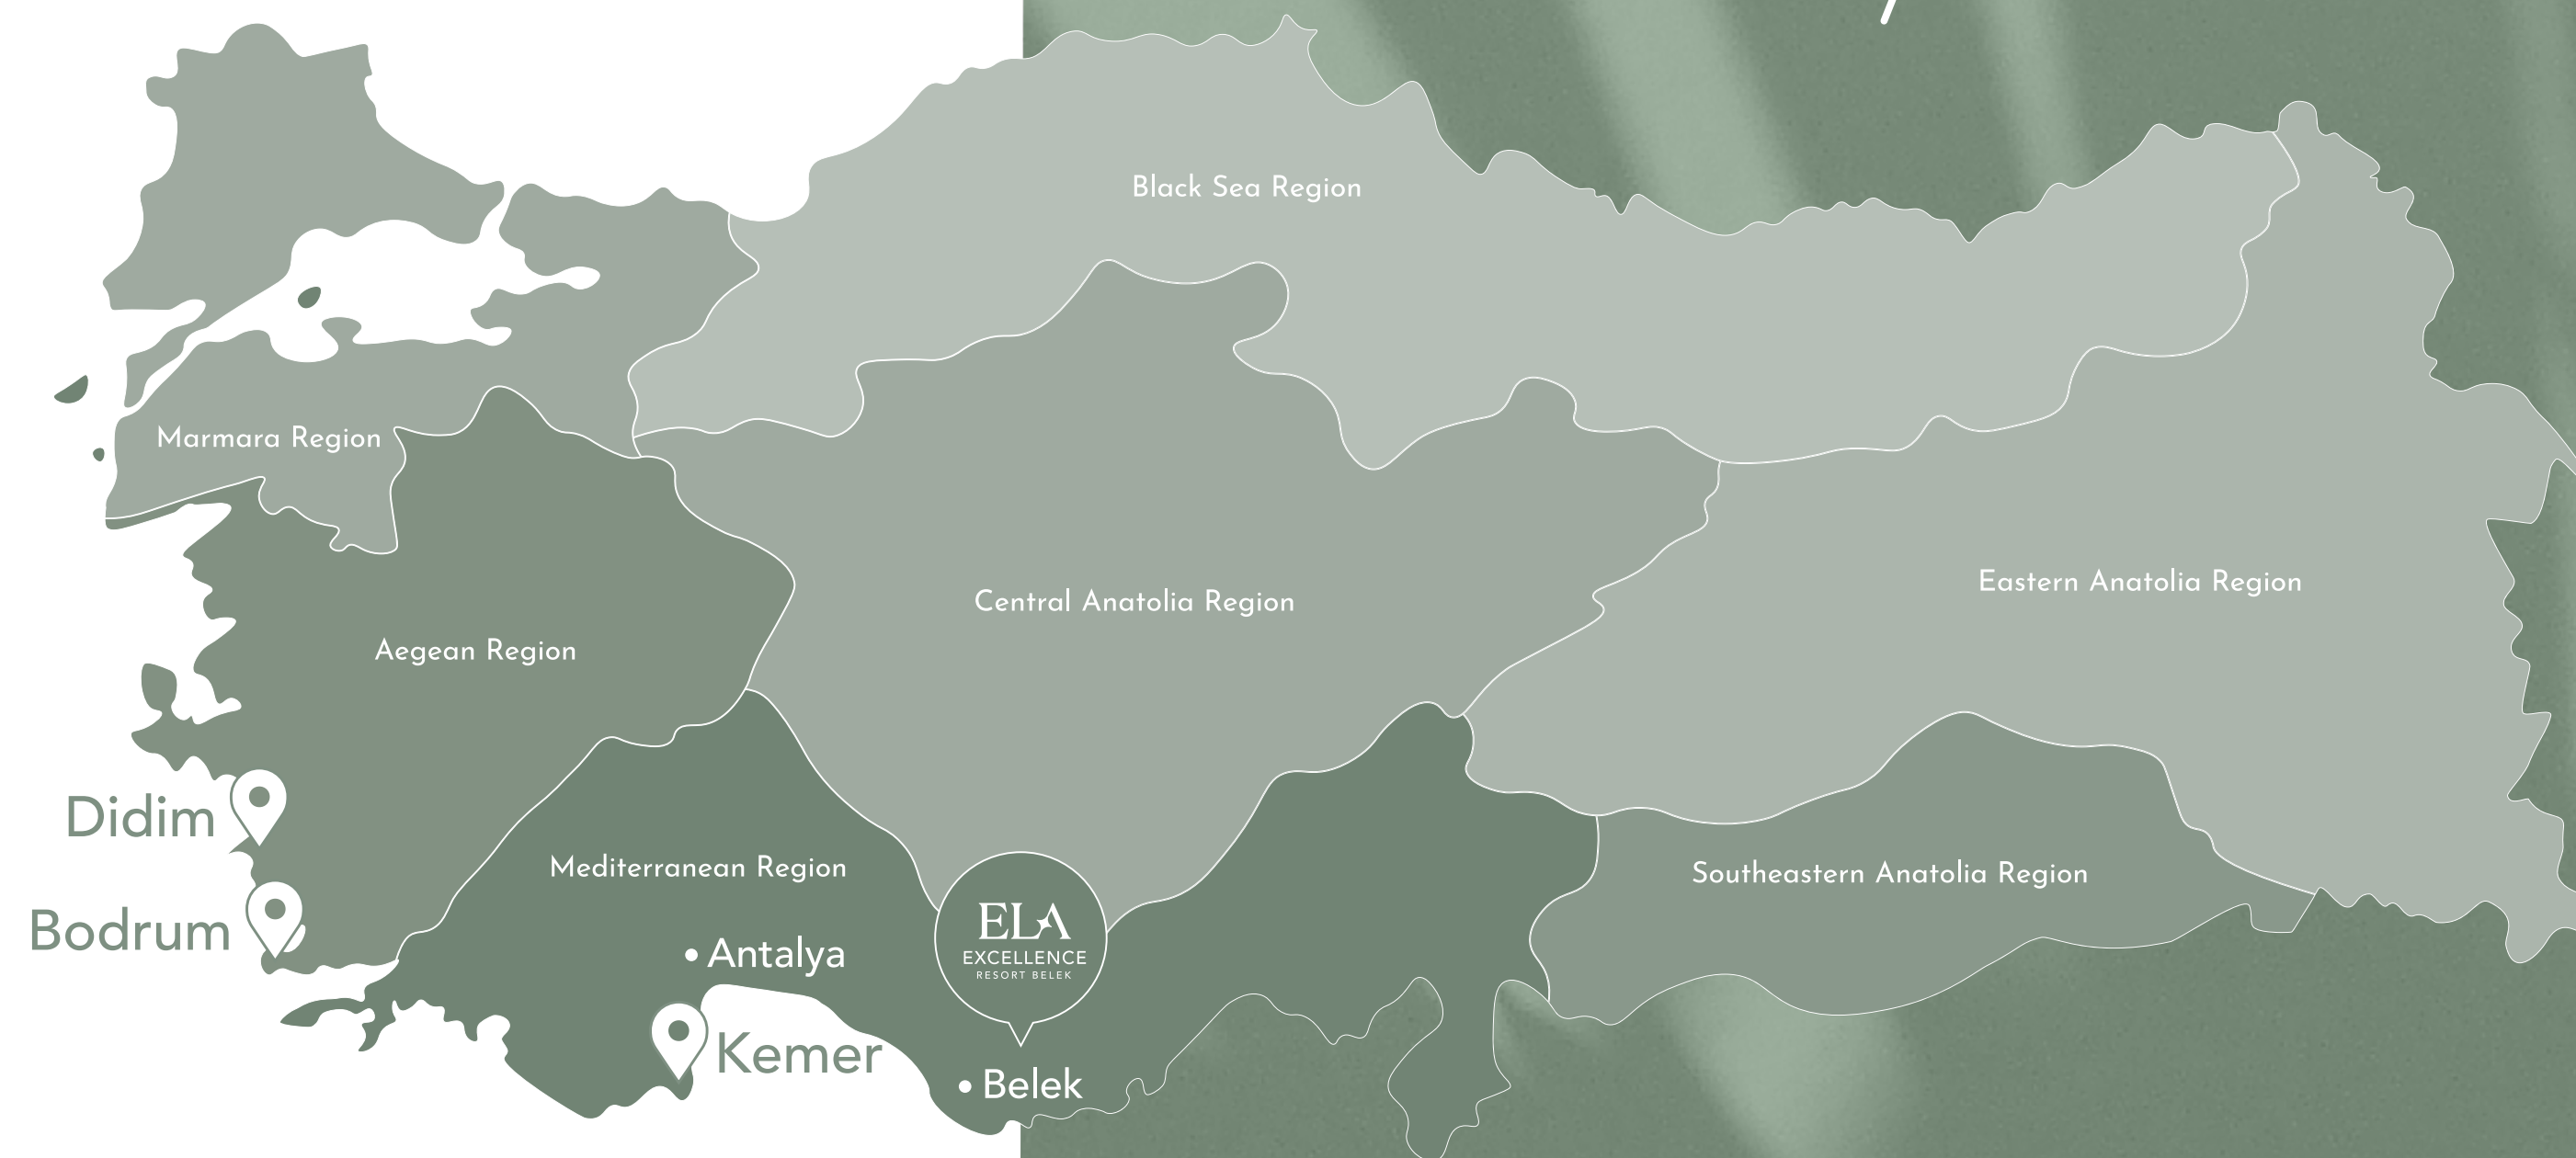

45 m² | 2 Adults + 2 Children or 3 Adults

Superior Sea View

45 m² | 2 adults + 2 children or 3 adults

We're situated at the prime İskele site in Belek, where the shimmering golden sands of Antalya's coast blend seamlessly with the Mediterranean's azure waters.

This coveted location is conveniently just 2 km away from downtown Belek, 45 km from the bustling center of Antalya, and 35 km from the airport.

New projects

Our new projects include Didim, Bodrum and Kemer.