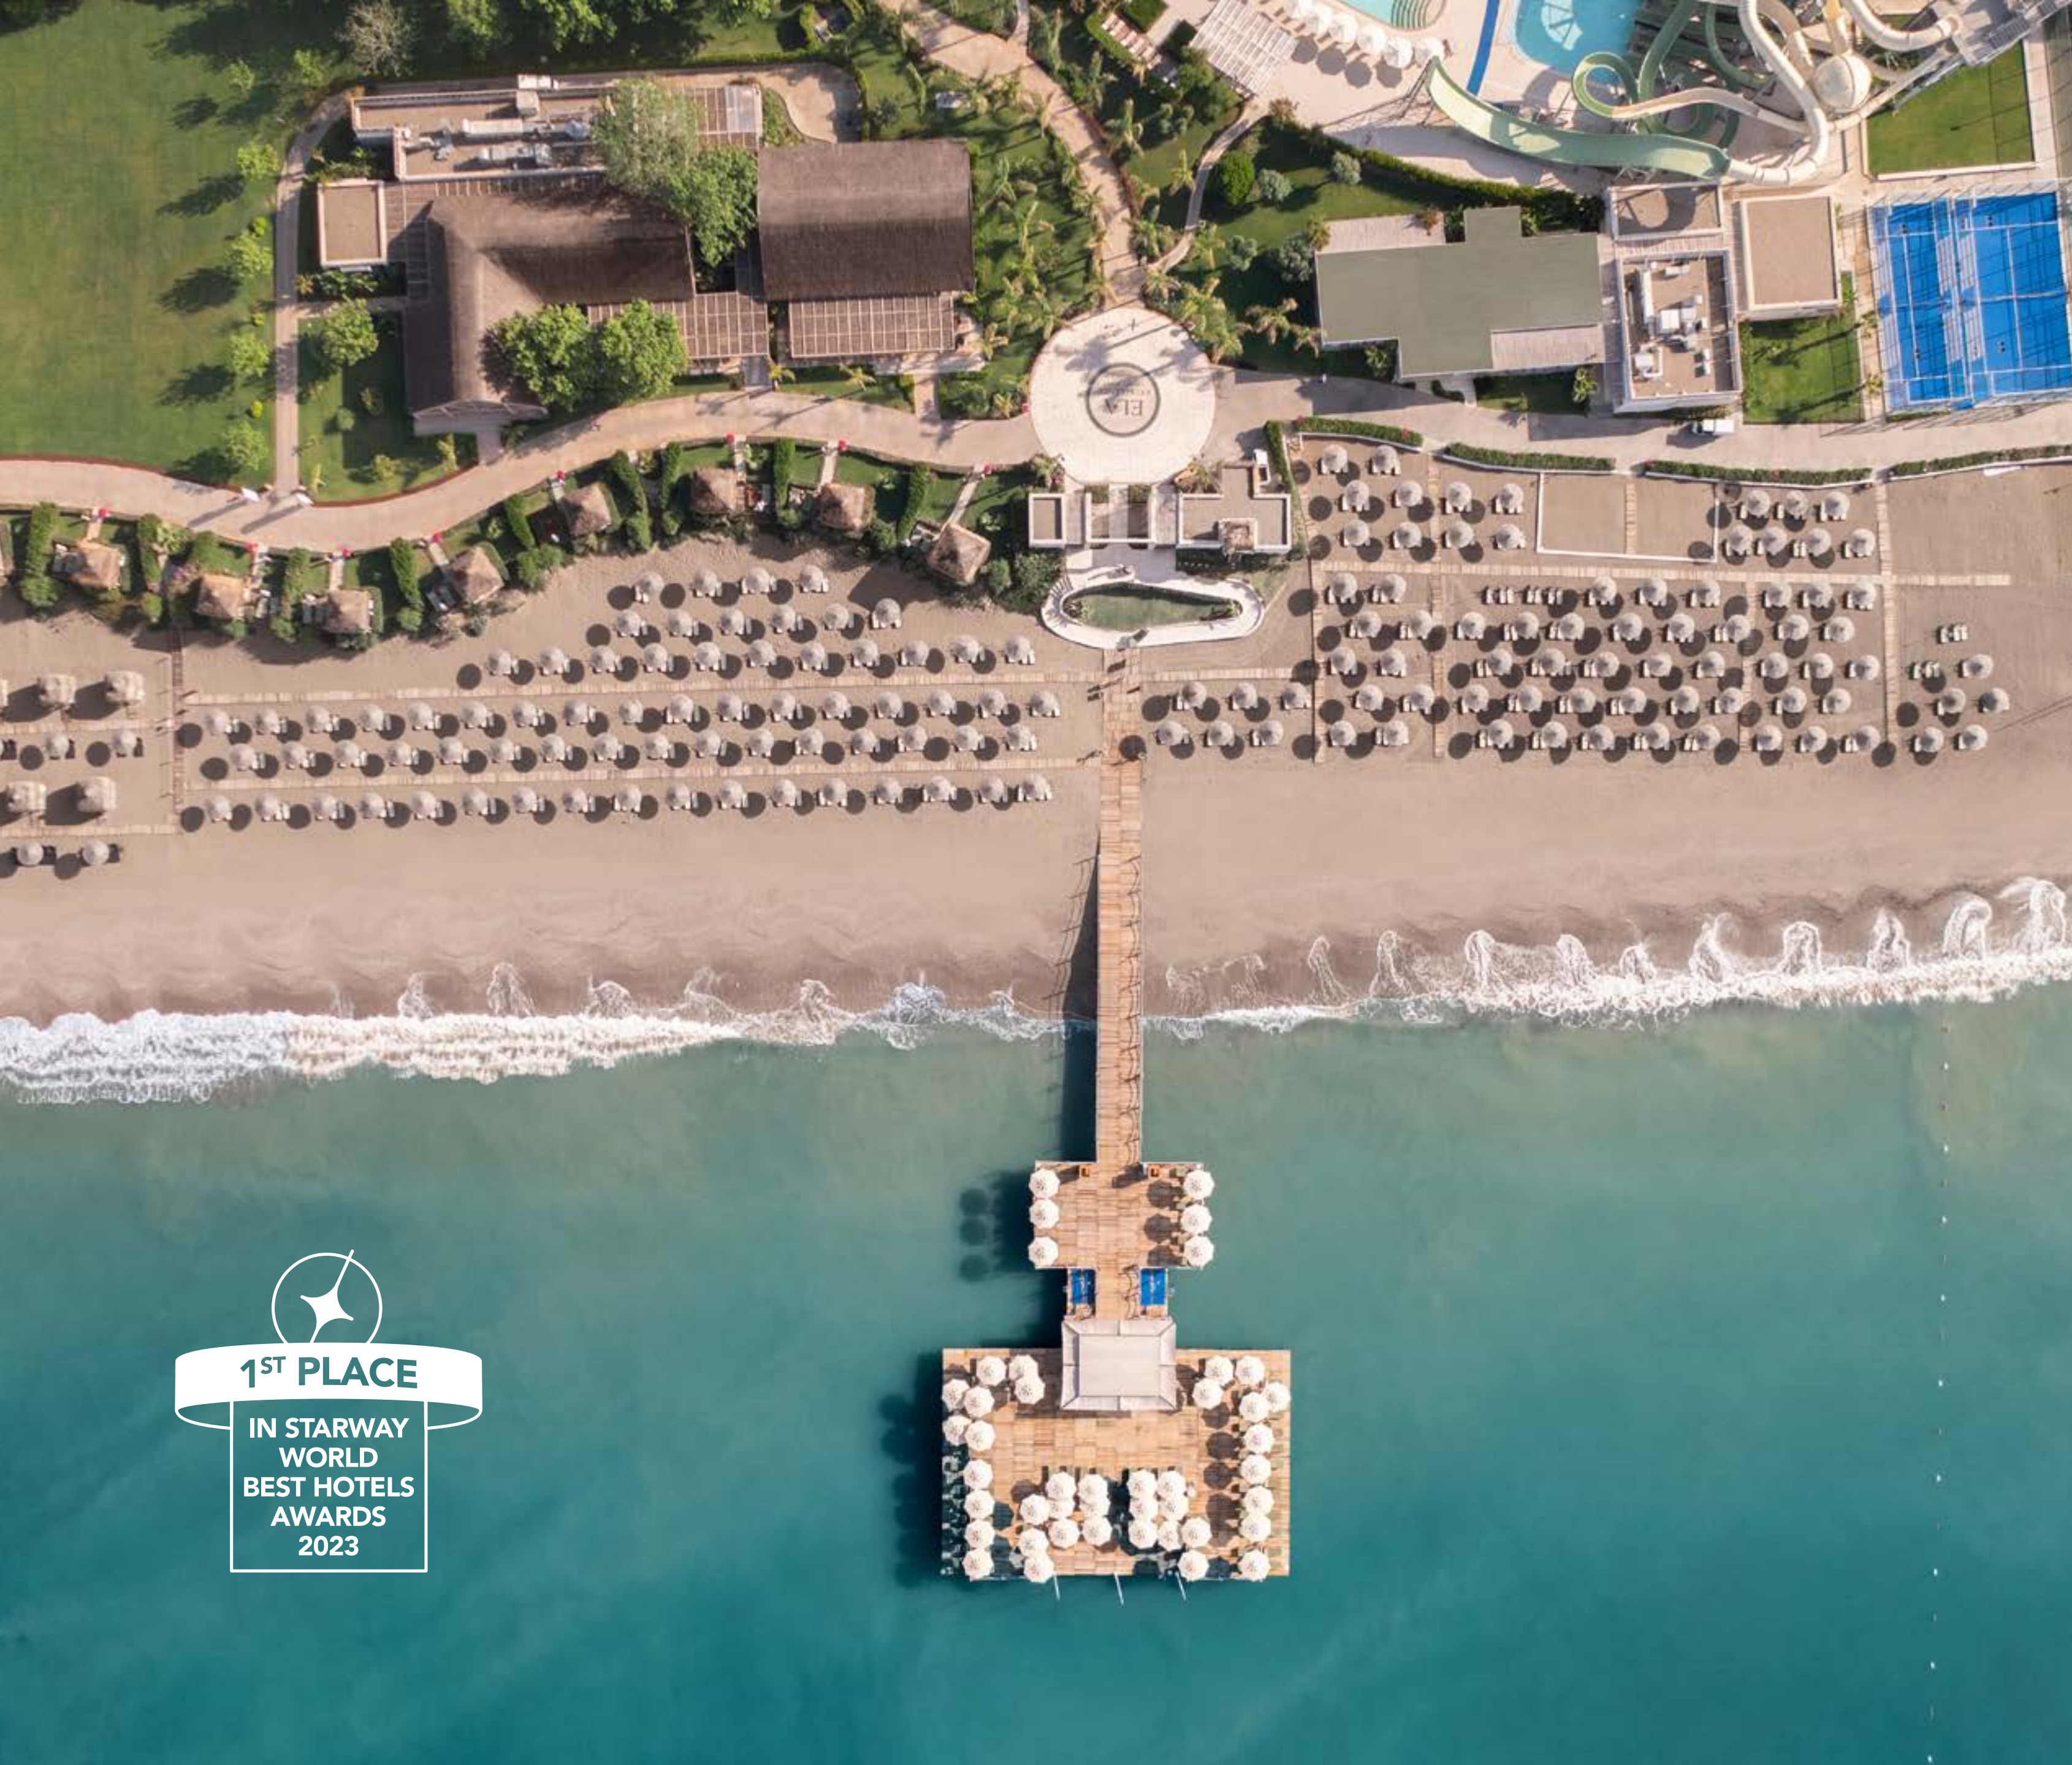

*Summer of Excellence
for Our Guests*

ELA
EXCELLENCE
RESORT BELEK

LET US SHOW YOU
HOW WE ELEVATE
OUR GUESTS' HOLIDAY EXPERIENCES:
WITH 15 POINTS OF EXCELLENCE

Excellence in Renewal

Our fresh concept, state-of-the-art rooms and spaces completely redesigned in 2022 promise an extraordinary stay for your guests.