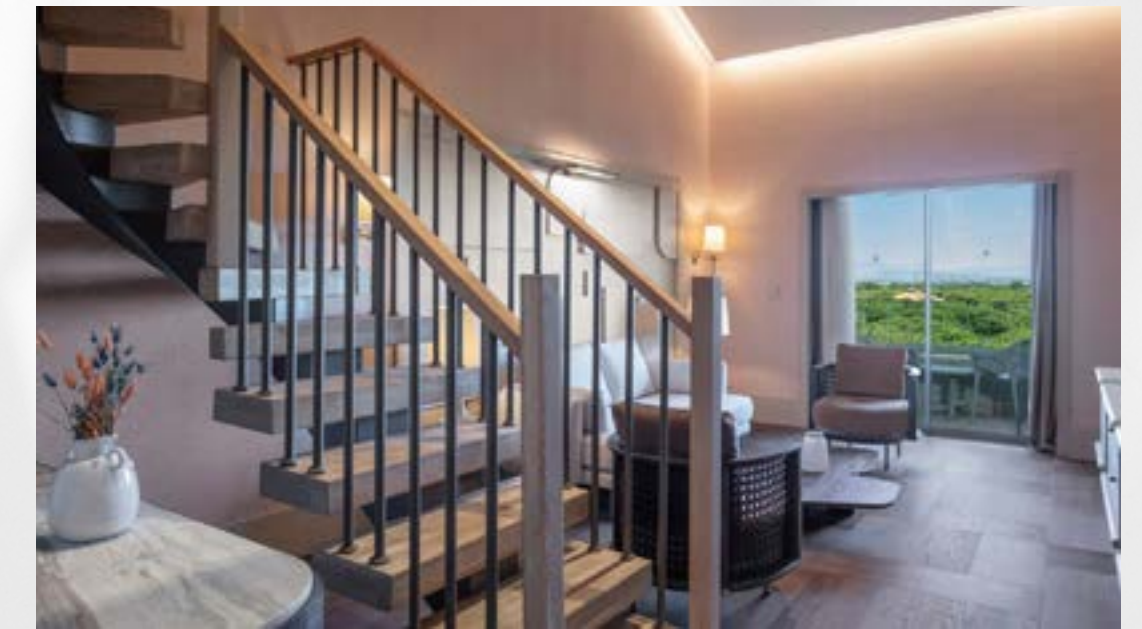

Penthouse Suite

233 m² | Duplex | 4 Adults + 1 Child